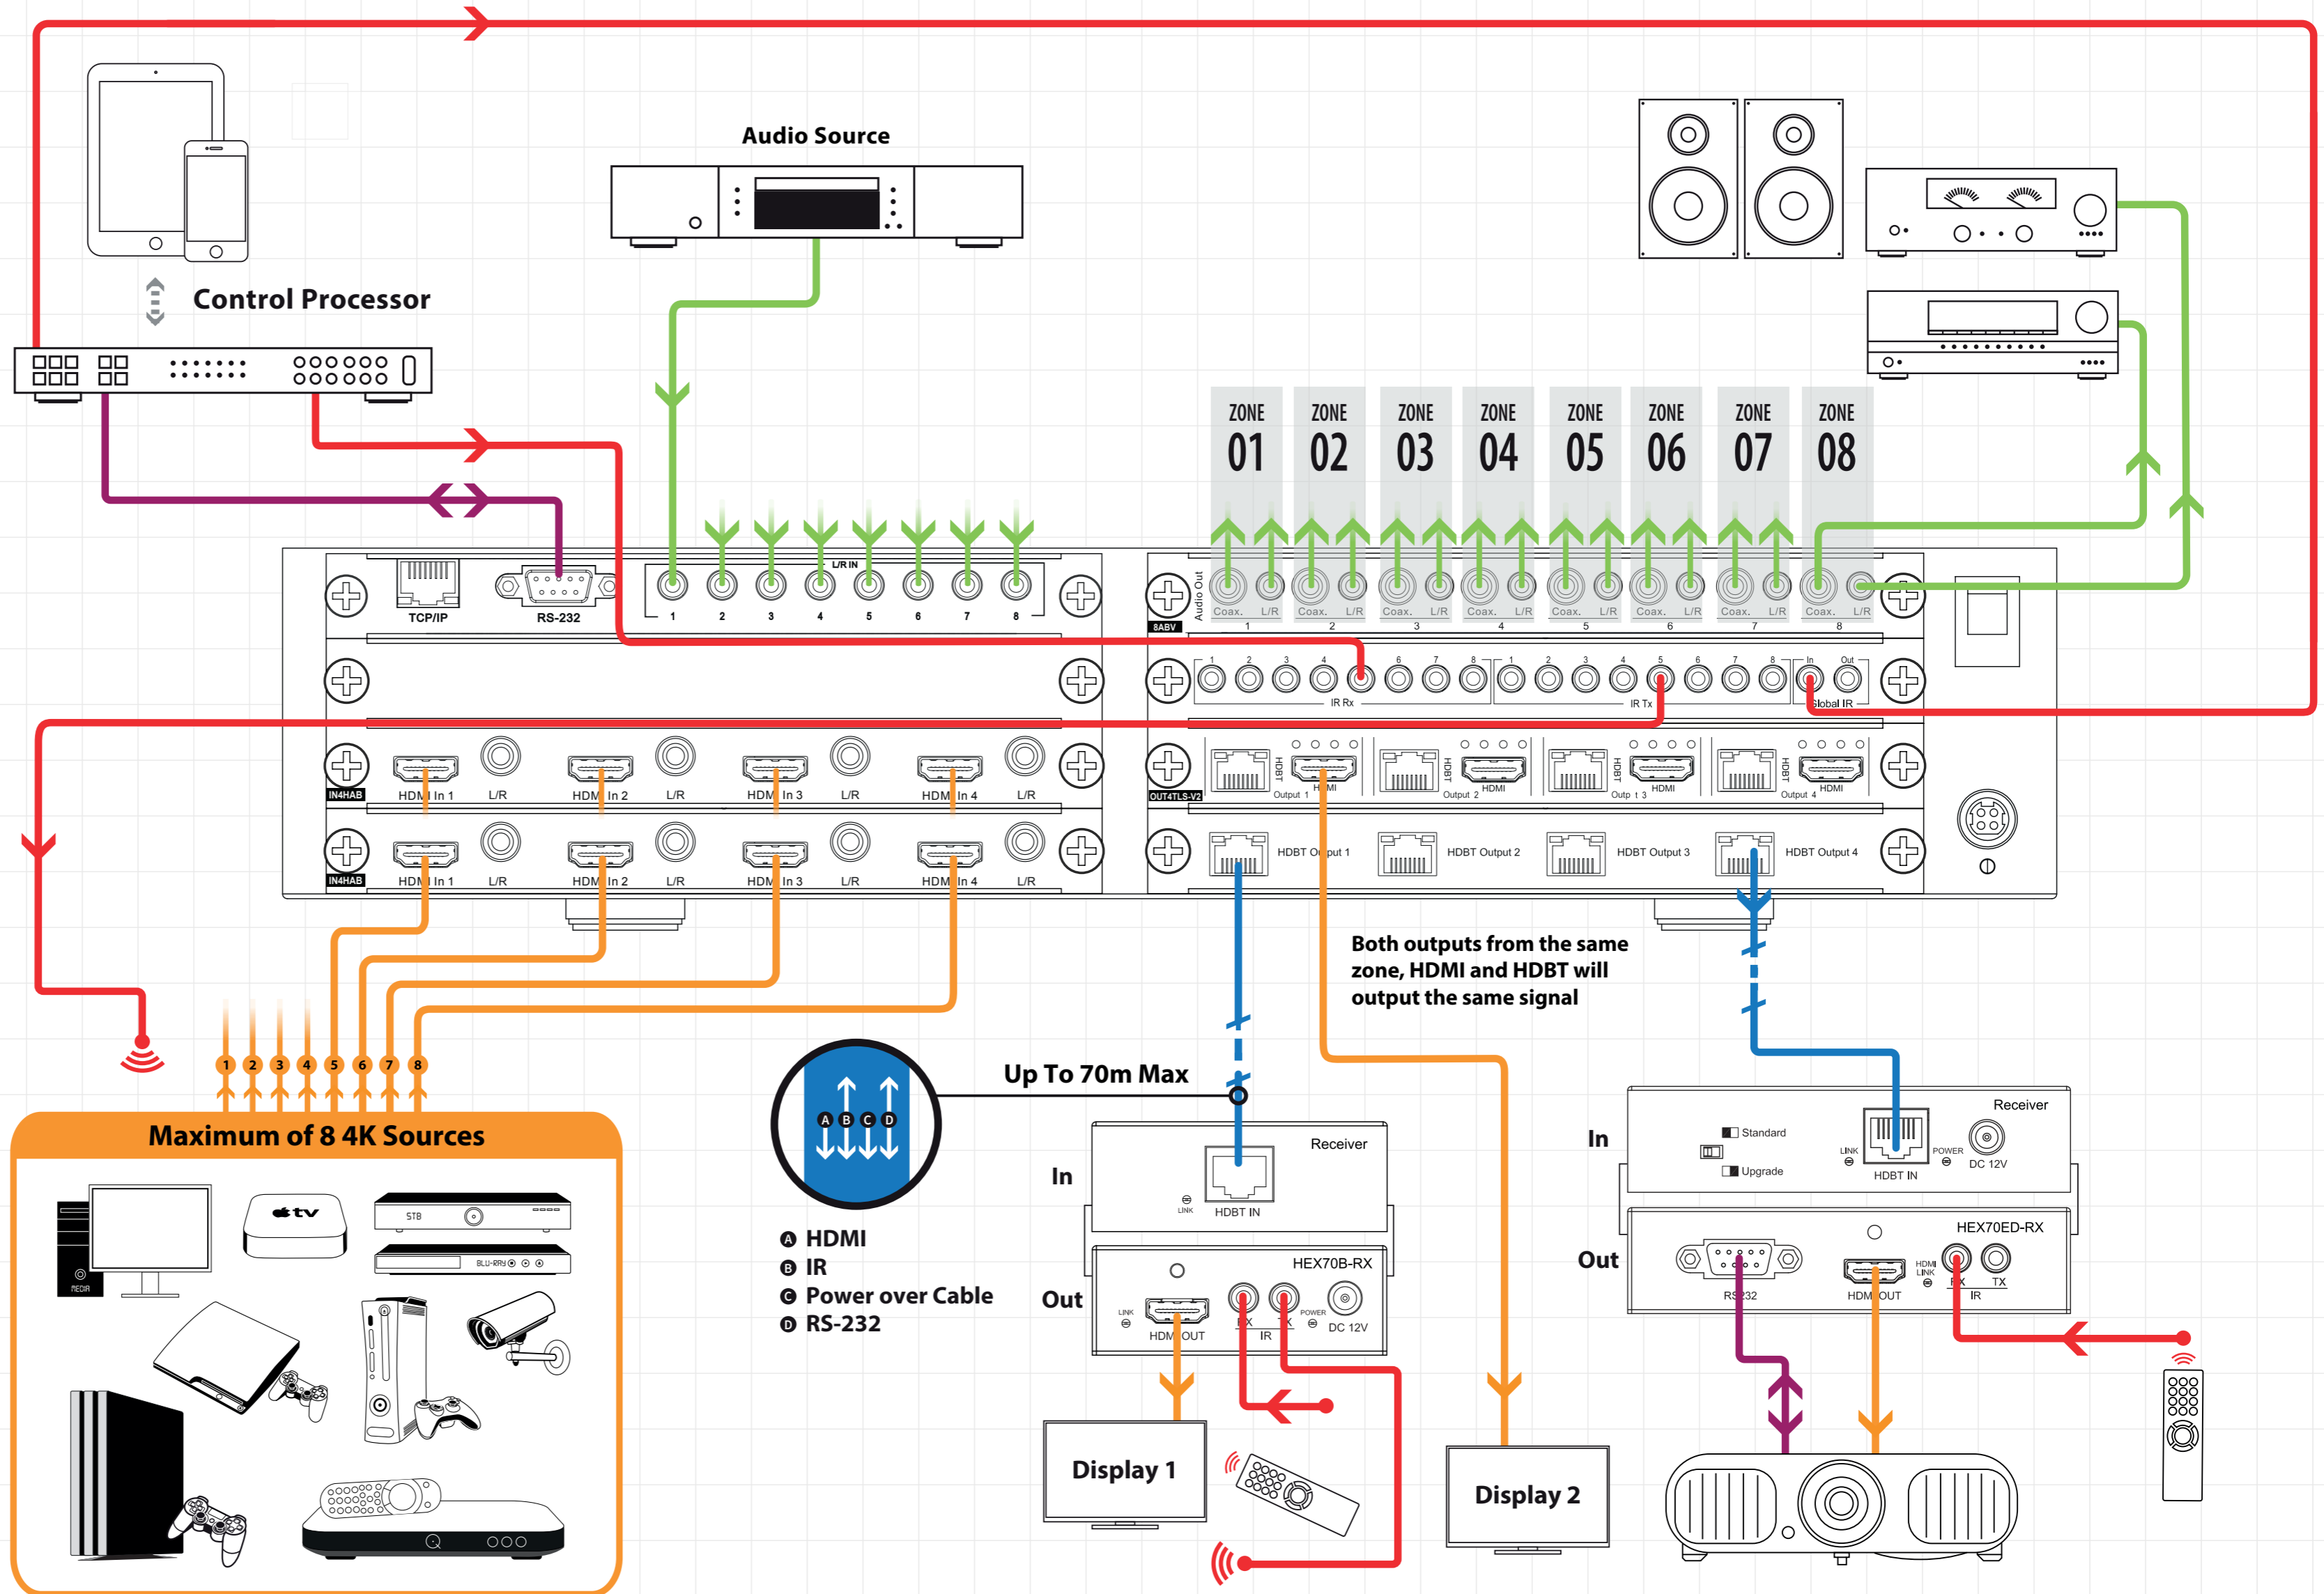

Example Schematic
8x8 Chassis

- CAT Cable
- RS-232
- HDMI
- Audio
- IR Cable

- Up To 70m Max
- A** HDMI
 - B** IR
 - C** Power over Cable
 - D** RS-232

Both outputs from the same zone, HDMI and HDBT will output the same signal

Maximum of 8 4K Sources

Up To 70m Max

Display 1

Display 2