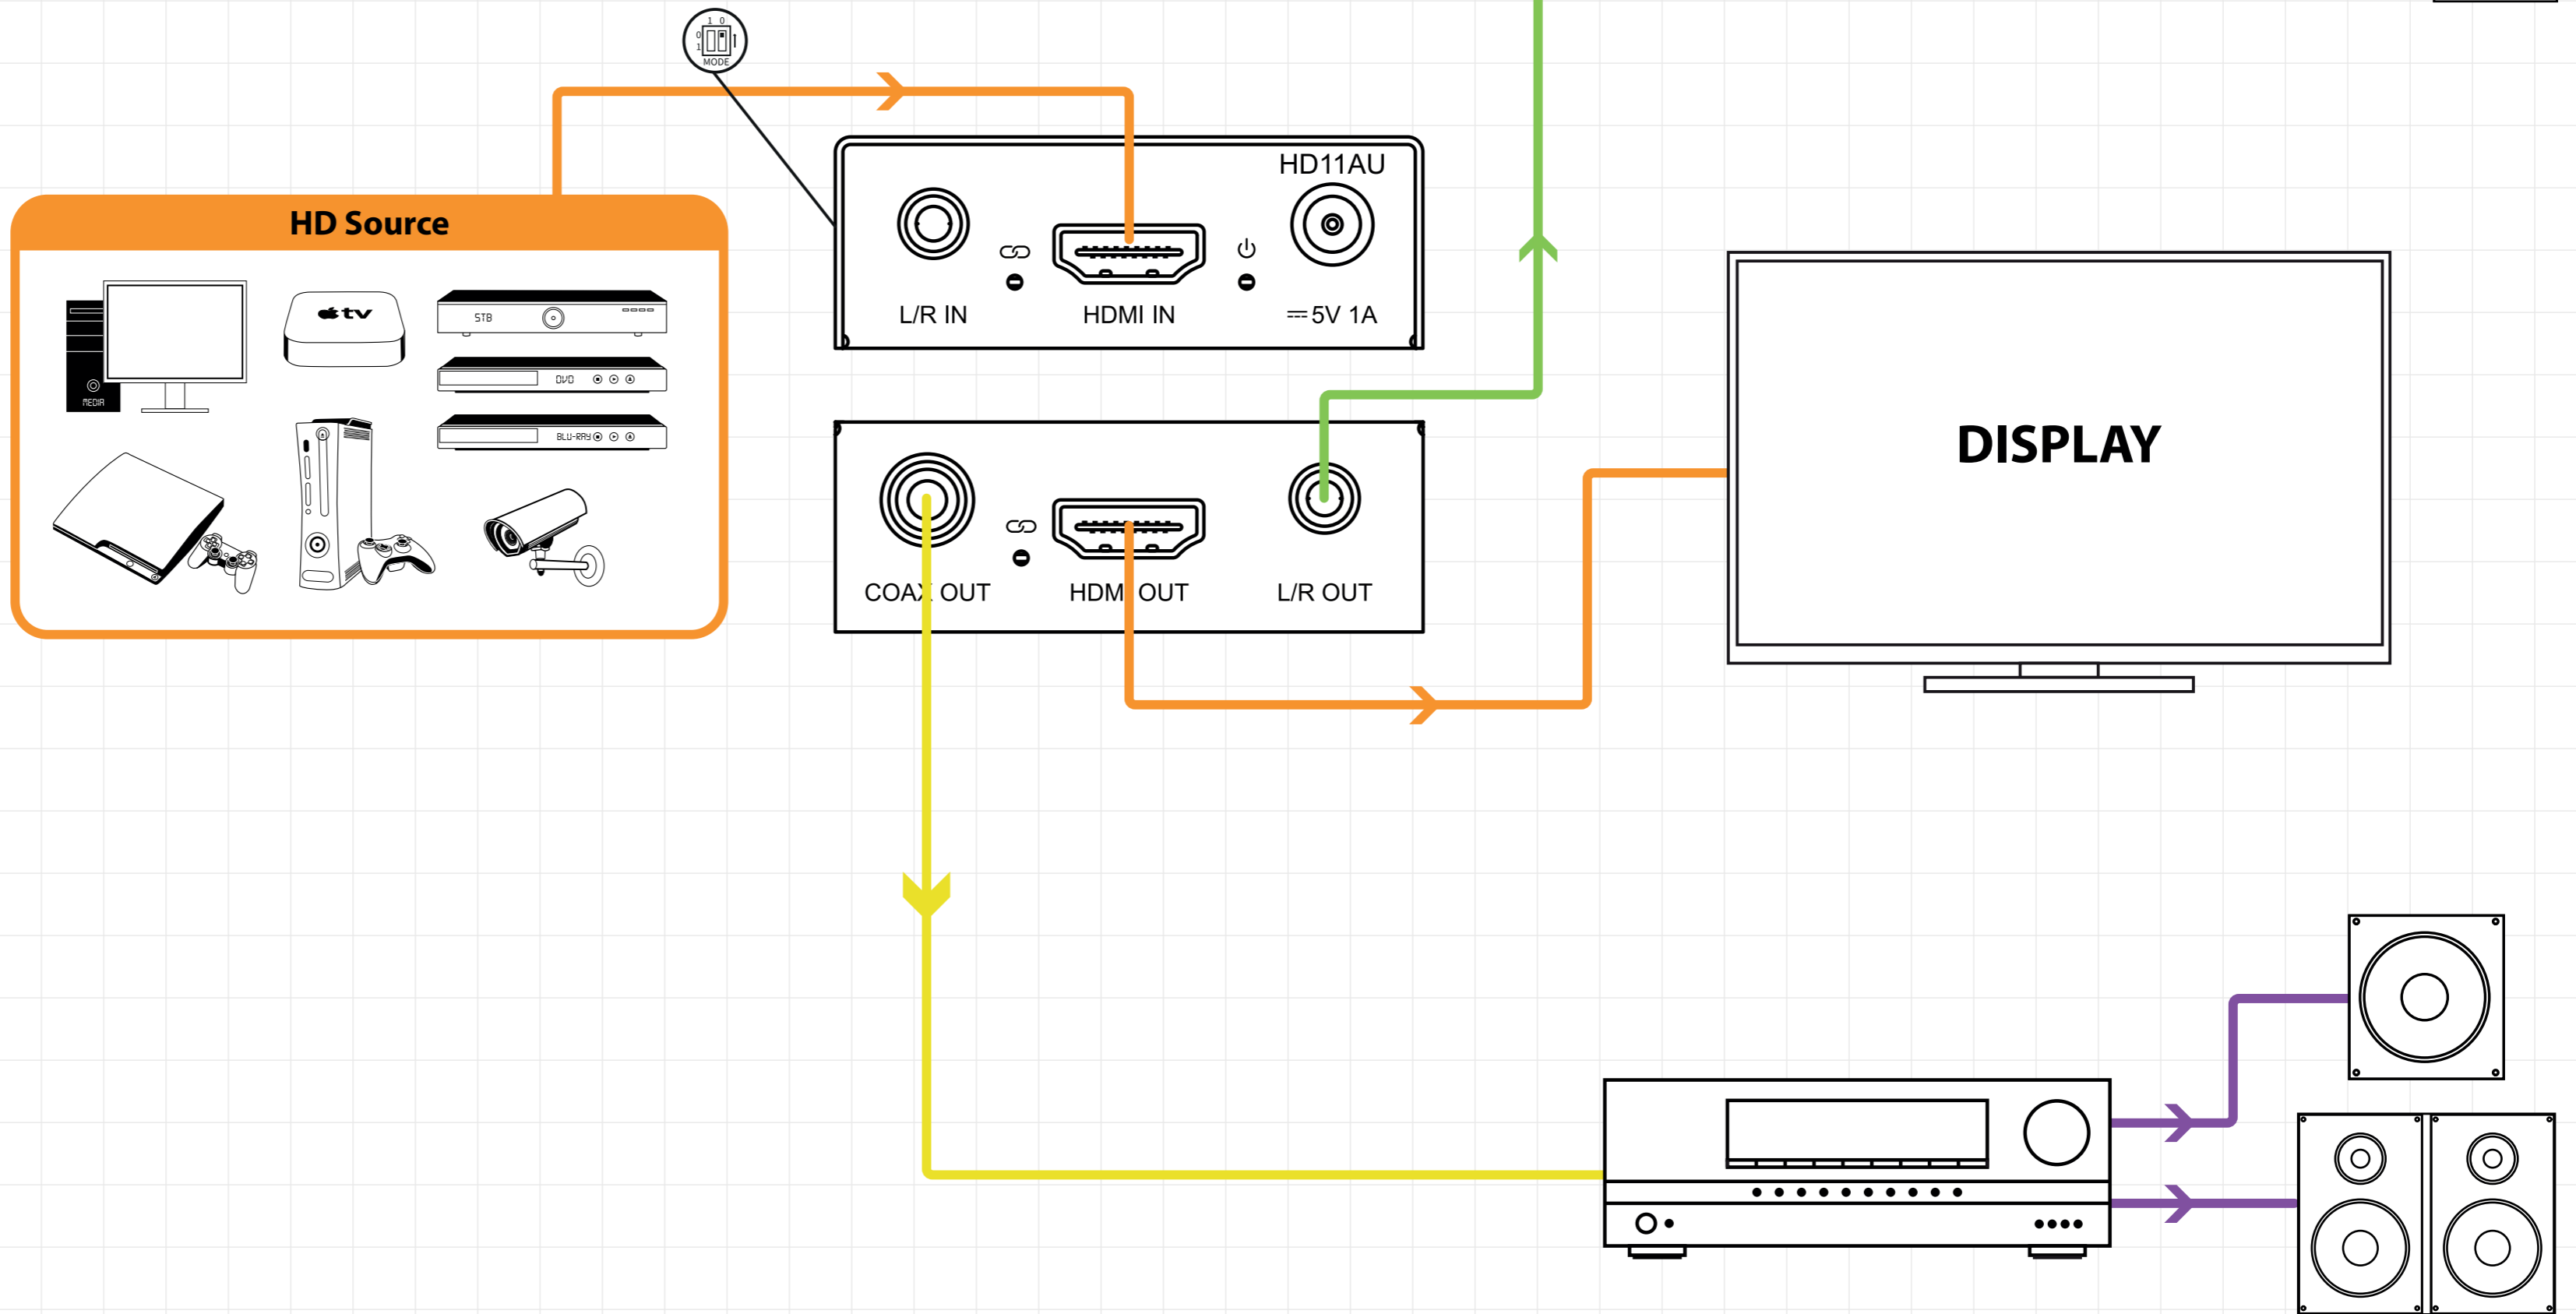

Example Schematic
HD11AU - Audio De-Embedding

- HDMI
- Coaxial Digital
- Analogue Audio
- Speaker Cable

Example Schematic
HD11AU - Audio Embedding

— HDMI
— Analogue Audio